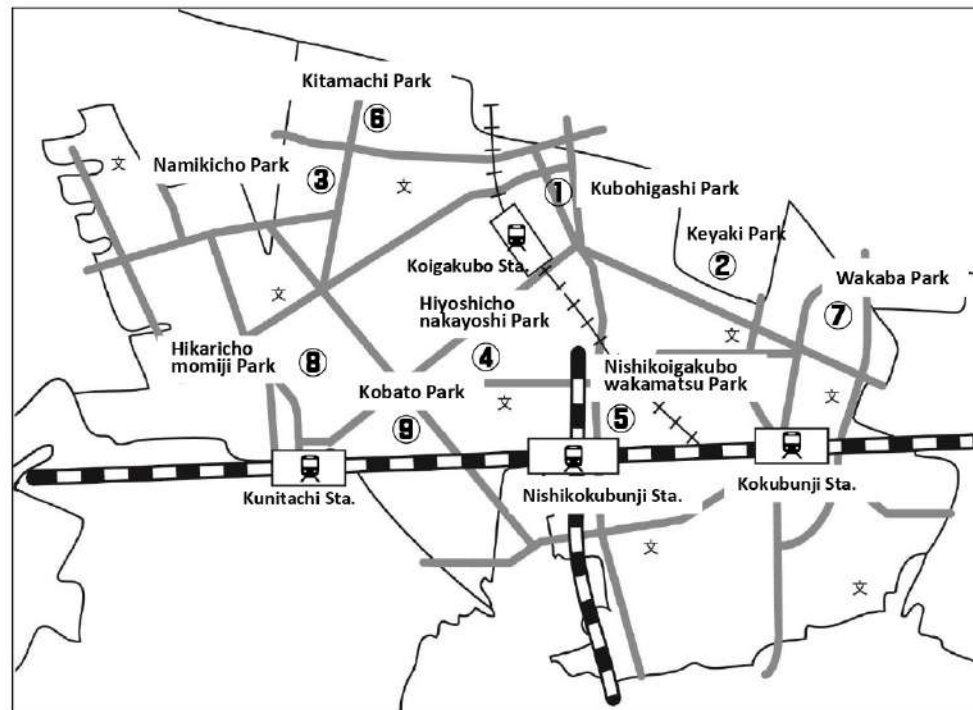

For 0-6 years old with family

Aozora-hiroba (open air play park) is fun for all ages.
Aozora-hiroba is the place to find your own space easily
with family, friends, even you come alone!!

Let's challenge how to play!!

For your parenting
questions and concerns,
Midwife comes to each parks
once a month.

The Adults who are called playleaders watch over so that children can play lively and safety.
We may be closed due to bad weather. (We inform you by HP)
Our holiday is national holiday and during elementary school spring, summer ,winter long vacations.

Location Parks in Kokubunji	Address	Days of the week	hours	The date which Midwife is in
① Kubohigashi Park	Higashitokura 2-19-1	Wed.	10:00 ~ 12:00 13:30 ~ 17:00	Third Wed.10:00 ~ 11:00
② Keyaki Park	Kodaira City jyosuihoncho 6-22-2			Third Wed.11:00 ~ 12:00
③ Namikicho Park	Namikicho 3-2-10			First Wed.10:00 ~ 11:00
④ Hiyoshicho nakayoshi Park	Hiyoshicho 3-10-3			First Wed.11:00 ~ 12:00
⑤ Nishikoigakubo wakamatsu Park	Nishikoigakubo 1-31-7			Second Wed. 11:00 ~ 12:00
⑥ Kitamachi Park	Kitamachi 5-24-6	Tue.	10:00 ~ 12:00	Second Tue.11:00 ~ 12:00
⑦ Wakaba Park	Honda 5-20-9	Third Tue.11:00 ~ 12:00		
⑧ Hikaricho momiji Park	Hikaricho 1-15-4	Fri.	10:00 ~ 12:00	Second Fri.10:00 ~ 11:00
⑨ Kobato Park	Hiyoshicho 2-8-14			Second Fri.11:00 ~ 12:00